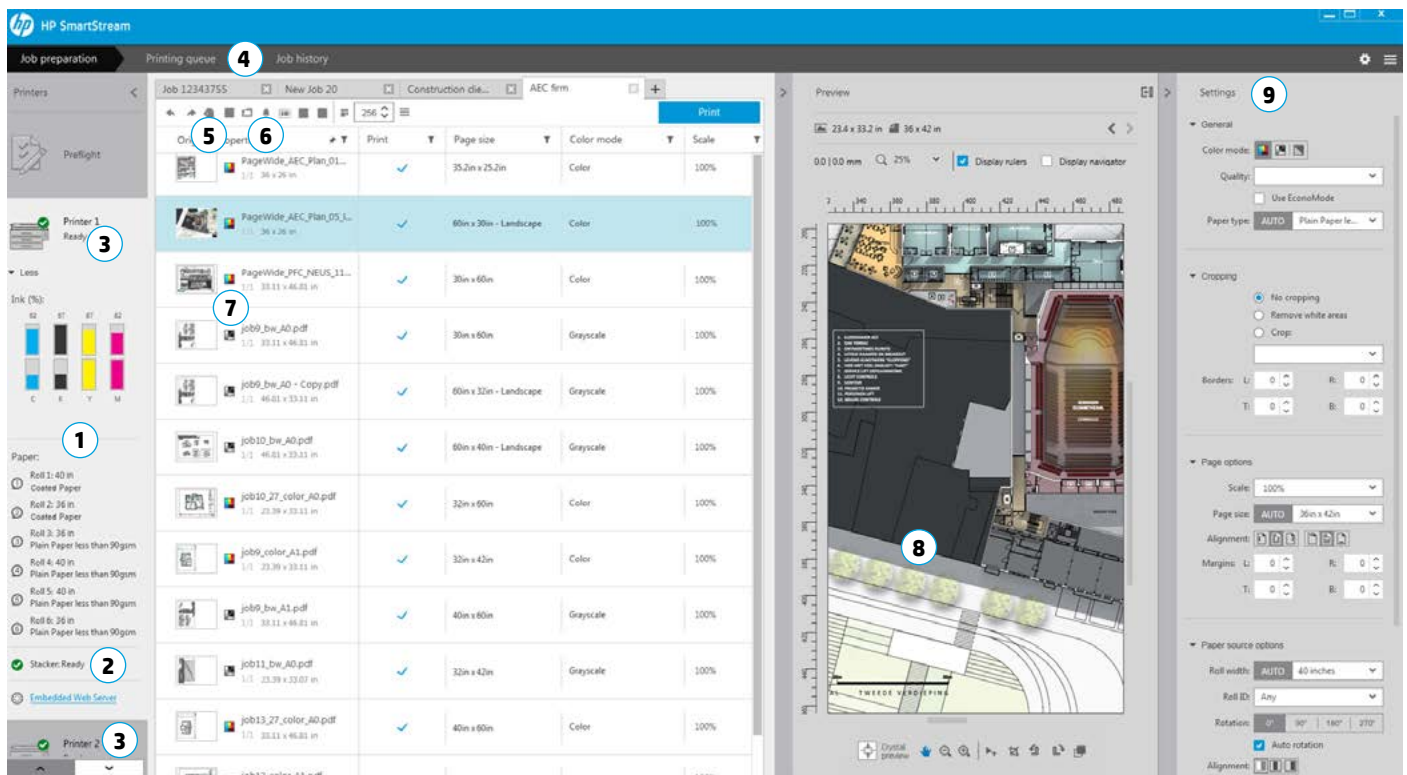

## EFFICIENCY

Your production workflow just better

- Help improve your current technical production **workflow efficiency** for single, multiple operator environments
- Empower your current production workflow with the intuitive HP SmartStream Preflight Manager
- Operate your non-HP large-format LED printers through standard driver access<sup>3</sup>
- Manage all connected HP PageWide XL and HP Designjet Production printers in your fleet

## GROWTH

Expand with color production

- Efficiently produce all your GIS maps and point-of-sale (POS) posters on HP PageWide XL printers
- Preview color, just as it will print, and adjust settings with interactive **HP Crystal Preview Technology**
- Get the most out of your media with nesting designed to minimize paper waste
- Get accurate data for invoicing—job report summary even includes pixel coverage

## HP SmartStream—Help improve your productivity and operator efficiency

1. Detailed information about printer status, ink level, and loaded media
2. Production accessories integration: high-capacity stacker and online folder
3. Multi-printer support—manage all connected HP PageWide XL and HP Designjet printers in your fleet
4. Visualize the status of your job through Printing queue and Job history panel. Job history allows you to easily make reprints
5. Filtering option and extract feature—multipage job management
6. Resolution center—automatic detection of potential PDF issues
7. Paper size and type (color or monochrome) automatically detected
8. HP Crystal Preview Technology—preview color just as it will print
9. Adjust all your printing settings per page, file, or job