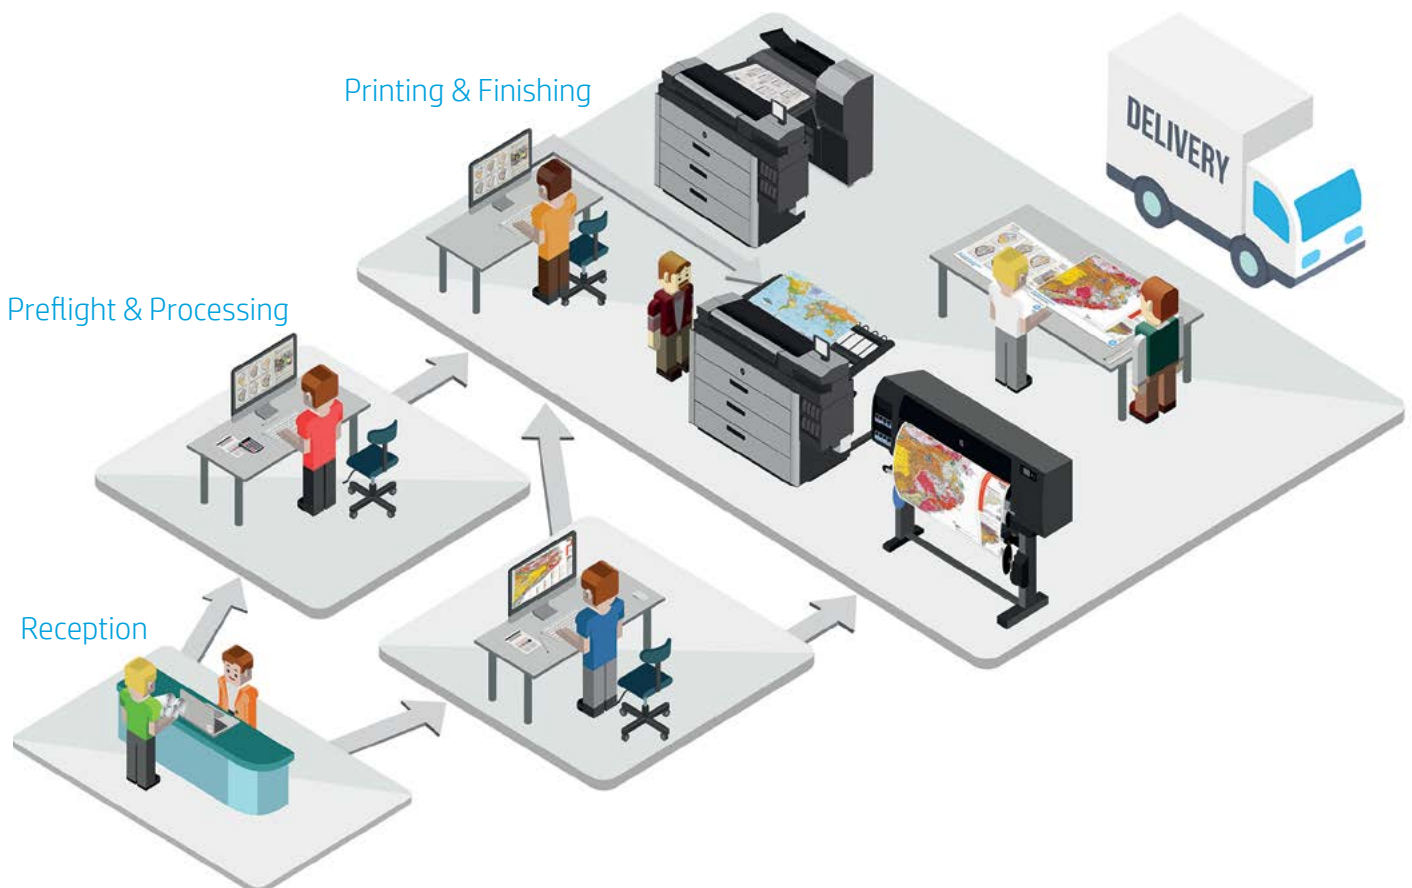

Monochrome or color—produce both with so much more efficiency that you can transform your business

Reception

- Customers bring or send the documents that need to print, copy, or scan and specify order request (job urgency, number of copies, color or monochrome, media quality, printed size, etc.)
- Job order with customer specifications is created

Preflight & Processing

- Preflight operator uses HP SmartStream software to easily apply proper settings according to client request
  - Automatic detection of all potential PDF issues (missing fonts, etc.) with embedded Adobe PDF Print Engine 3²
  - Number of steps/clicks to print are minimized using clusters of pages, customized presets, filtering, and extract options
  - HP Crystal Preview Technology shows just how technical content and color will be printed
- Preflight operator sends the job to a printing operator who completes file preparation before printing, or sends the job directly to a specific printer
  - Job is sent to print, taking advantage of the ultra-fast processing speed of HP SmartStream software

Printing & Finishing

- HP SmartStream software shows the printing queue of all connected HP PageWide XL and HP Designjet Production printers
- Once the job is printed, the Job history tab allows easy reprints and the Job summary feature enables greater invoice accuracy